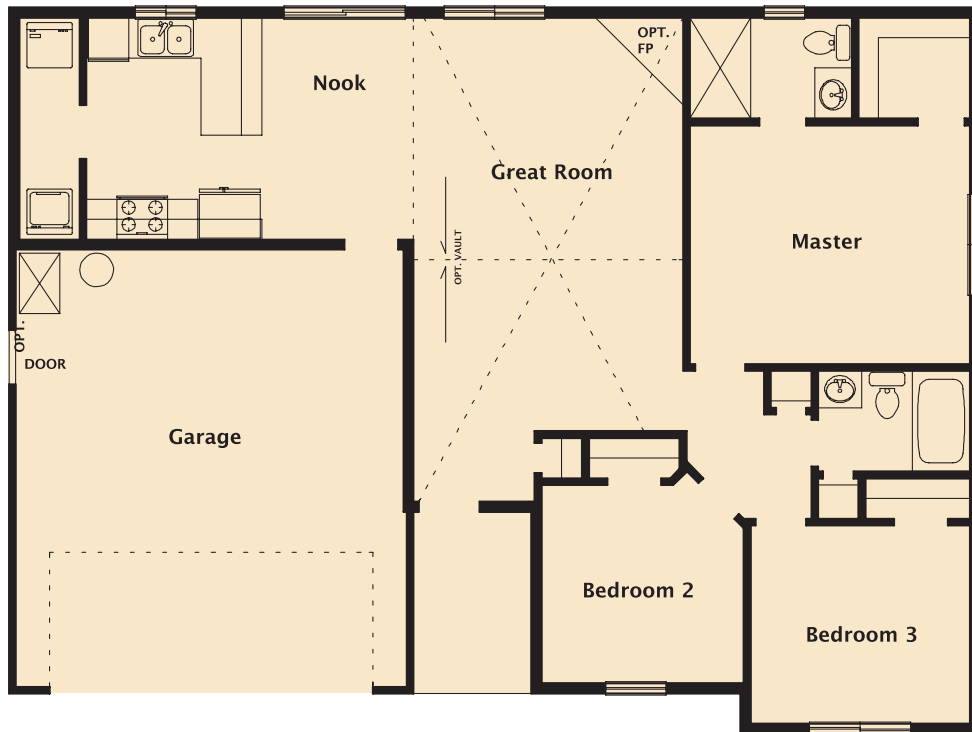

1165 PLAN

3 bedroom, 2 bath, great room, kitchen with nook and bar, master suite with walk-in, two car garage.

MAIN

Renderings and floorplans are not intended to be an exact depiction of the home, lot or landscaping. Plans are subject to change without notice.