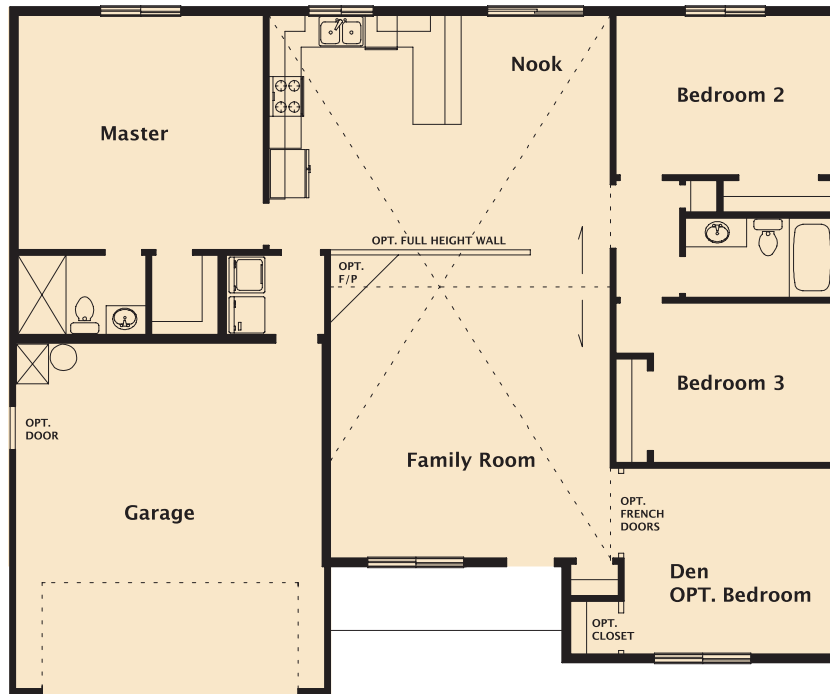

I650 PLAN

3 bedroom, 2 bath, family room,
kitchen with nook and bar, master suite
with walk-in, two car garage.

MAIN

Renderings and floorplans are not intended to be an exact depiction of the home, lot or landscaping. Plans are subject to change without notice.