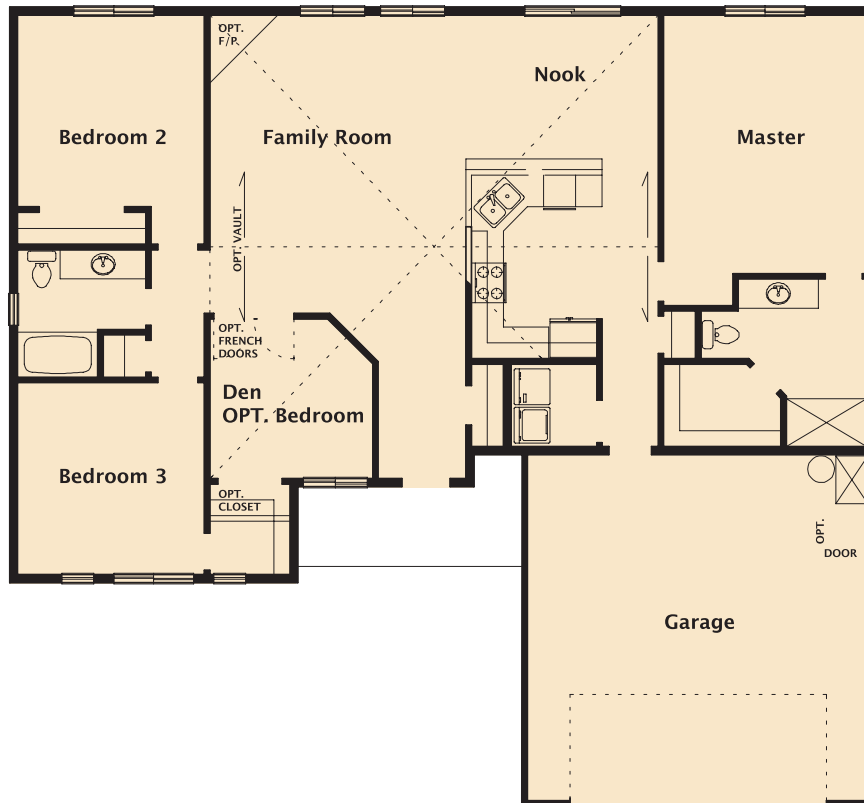

I672 PLAN

3 bedroom, 2 bath, family room,
kitchen with nook and bar, master suite
with walk-in, two car garage.

MAIN

Renderings and floorplans are not intended to be an exact depiction of the home, lot or landscaping. Plans are subject to change without notice.