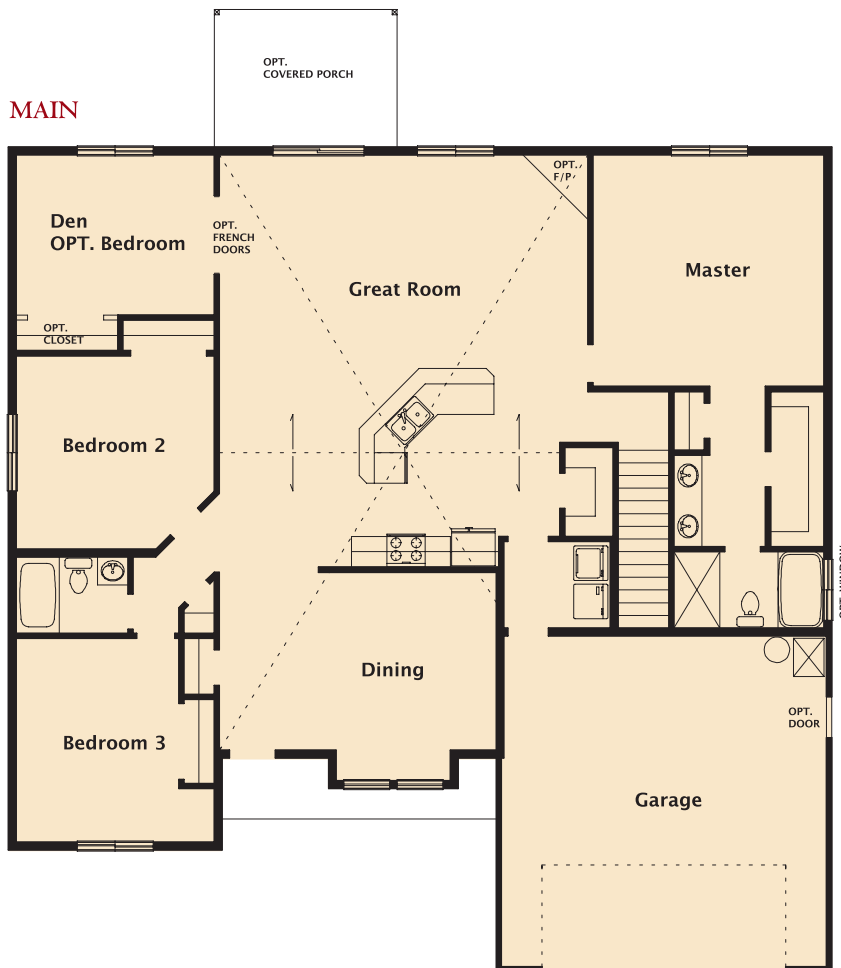

2373 PLAN

3 bedroom, 2 bath, great room, kitchen with bar, den, dining room master suite with walk-in, two car garage.

MAIN

UPPER

Renderings and floorplans are not intended to be an exact depiction of the home, lot or landscaping. Plans are subject to change without notice.